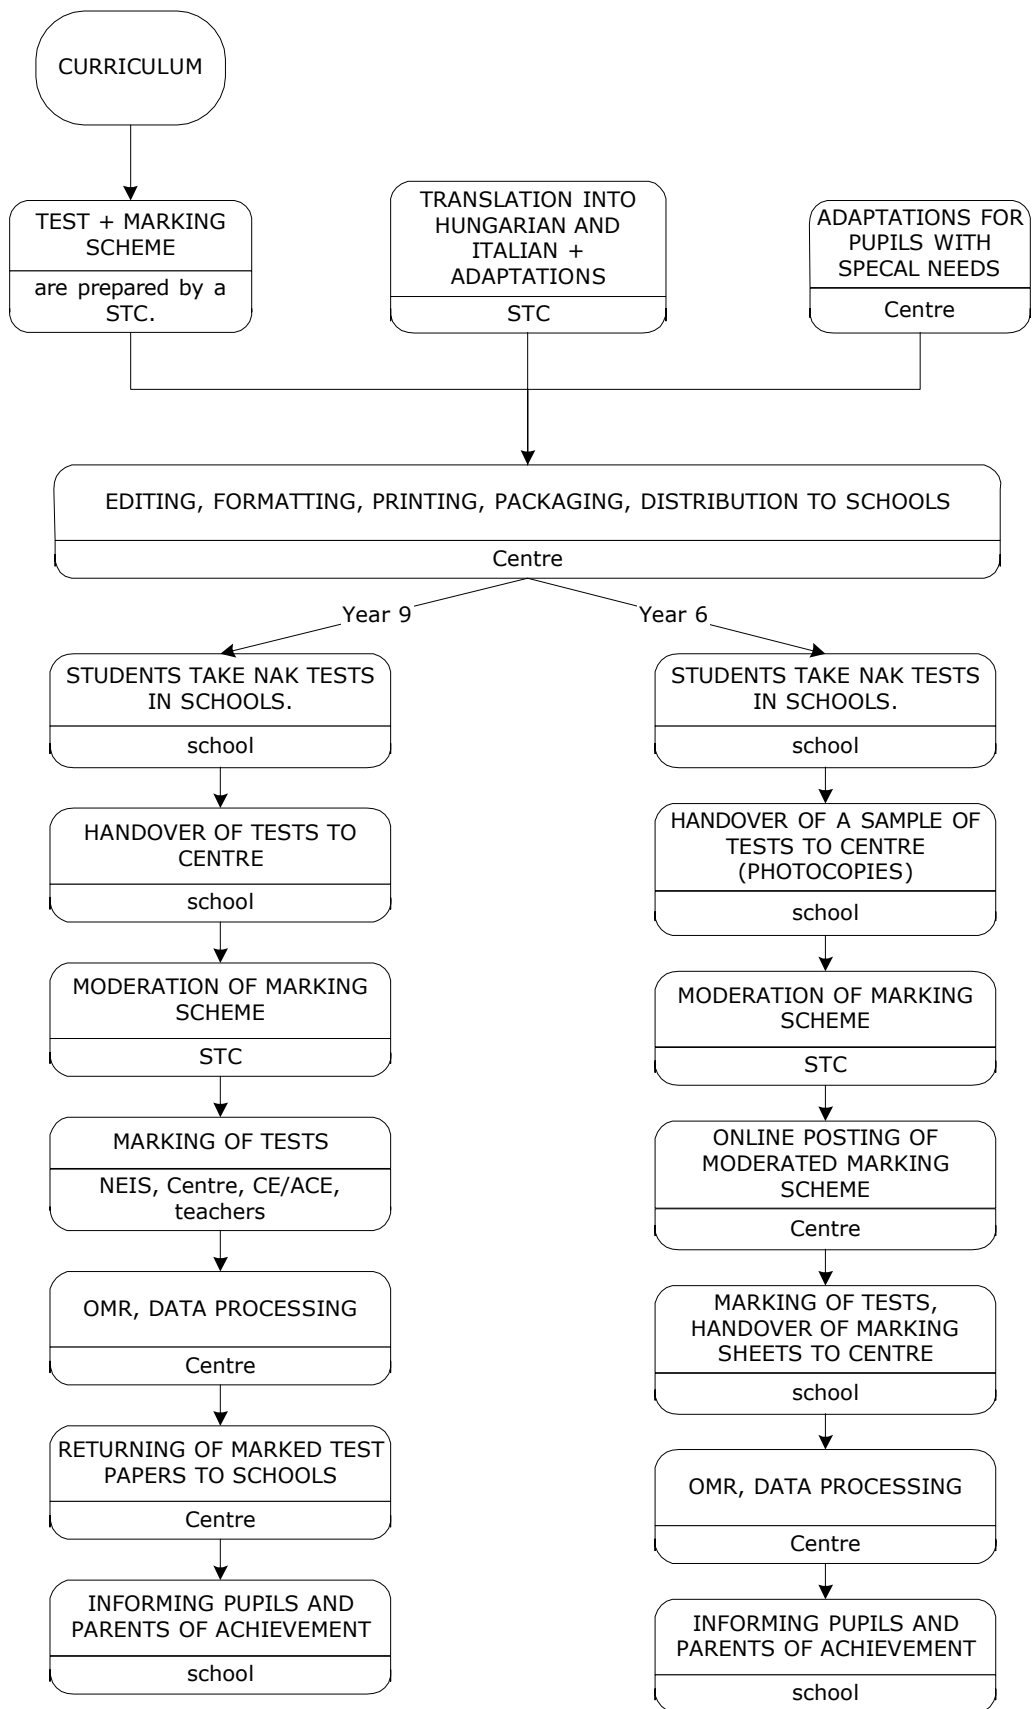

THE OUTLINE OF PROCEDURES FROM THE PREPARATION OF THE TEST TO THE RESULTS OF THE NATIONAL ASSESSMENT OF KNOWLEDGE IN NINE-YEAR PRIMARY EDUCATION

Abbreviations:

- ACE = assistant to chief examiner
- CE = chief examiner
- NAK = National Assessment of Knowledge
- NEIS = National Education Institute
- STC = Subject Testing Committees